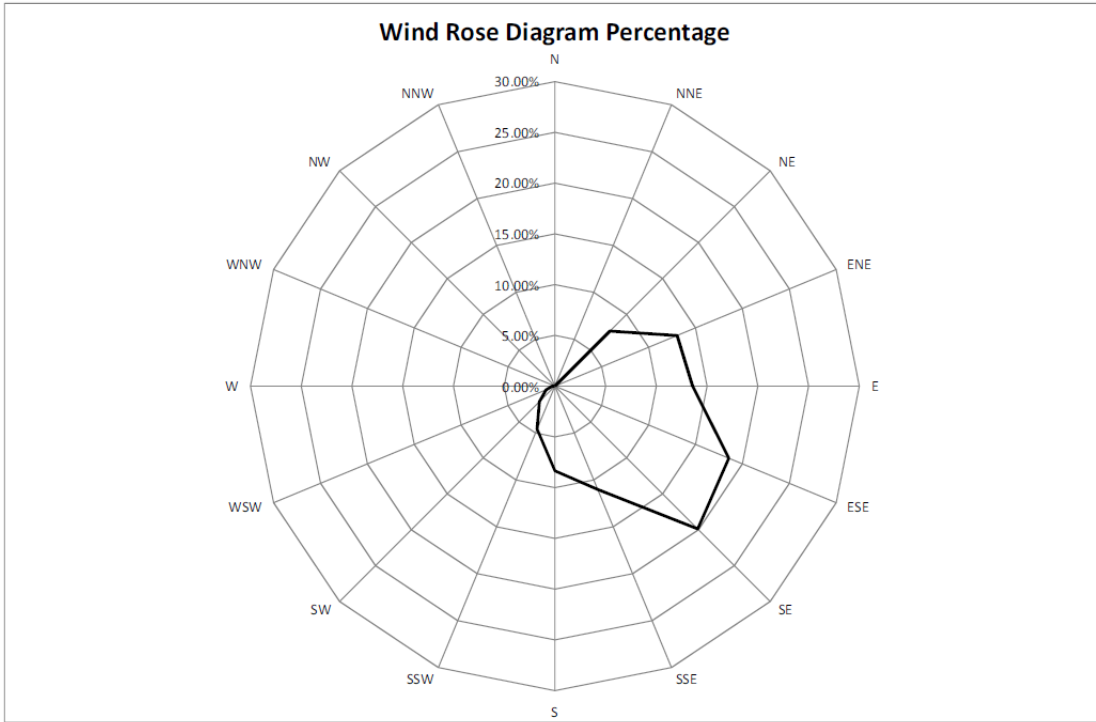

Annex D3

Meteorological Data

Annex D3 Meteorological Data

October 2019

Manual Rain Gauge Readings

October 2019

Date	Rainfall (mm)
1/Oct/19	0.0
2/Oct/19	0.0
3/Oct/19	0.0
4/Oct/19	0.0
5/Oct/19	0.0
6/Oct/19	25.0
7/Oct/19	0.2
8/Oct/19	0.0
9/Oct/19	0.0
10/Oct/19	0.0
11/Oct/19	0.0
12/Oct/19	18.8
13/Oct/19	33.7
14/Oct/19	16.2
15/Oct/19	0.2
16/Oct/19	0.1
17/Oct/19	7.2
18/Oct/19	0.2
19/Oct/19	7.8
20/Oct/19	0.2
21/Oct/19	0.0
22/Oct/19	0.0
23/Oct/19	0.0
24/Oct/19	0.0
25/Oct/19	0.0
26/Oct/19	0.0
27/Oct/19	0.0
28/Oct/19	0.3
29/Oct/19	0.2
30/Oct/19	0.0
31/Oct/19	0.0
TOTAL RAINFALL	110.1

November 2019

Manual Rain Gauge Readings

November 2019

Date	Rainfall (mm)
1-Nov-19	0.0
2-Nov-19	0.0
3-Nov-19	0.0
4-Nov-19	0.0
5-Nov-19	0.0
6-Nov-19	0.0
7-Nov-19	0.0
8-Nov-19	0.0
9-Nov-19	0.0
10-Nov-19	0.0
11-Nov-19	0.0
12-Nov-19	0.0
13-Nov-19	0.0
14-Nov-19	0.0
15-Nov-19	0.0
16-Nov-19	0.0
17-Nov-19	0.0
18-Nov-19	0.0
19-Nov-19	0.0
20-Nov-19	0.0
21-Nov-19	0.0
22-Nov-19	0.0
23-Nov-19	0.0
24-Nov-19	0.0
25-Nov-19	0.0
26-Nov-19	0.0
27-Nov-19	0.0
28-Nov-19	0.0
29-Nov-19	0.0
30-Nov-19	0.0
TOTAL RAINFALL	0.0

December 2019

Manual Rain Gauge Readings

December 2019

Date	Rainfall (mm)
1 Dec 19	0.0
2 Dec 19	0.0
3 Dec 19	0.0
4 Dec 19	0.0
5 Dec 19	3.6
6 Dec 19	0.0
7 Dec 19	0.0
8 Dec 19	0.0
9 Dec 19	0.0
10 Dec 19	0.0
11 Dec 19	0.0
12 Dec 19	0.0
13 Dec 19	0.0
14 Dec 19	0.0
15 Dec 19	0.0
16 Dec 19	0.0
17 Dec 19	0.0
18 Dec 19	0.1
19 Dec 19	0.0
20 Dec 19	2.8
21 Dec 19	0.4
22 Dec 19	0.2
23 Dec 19	0.0
24 Dec 19	0.0
25 Dec 19	0.0
26 Dec 19	0.0
27 Dec 19	0.0
28 Dec 19	0.0
29 Dec 19	15.0
30 Dec 19	0.2
31 Dec 19	0.2
TOTAL RAINFALL	22.5