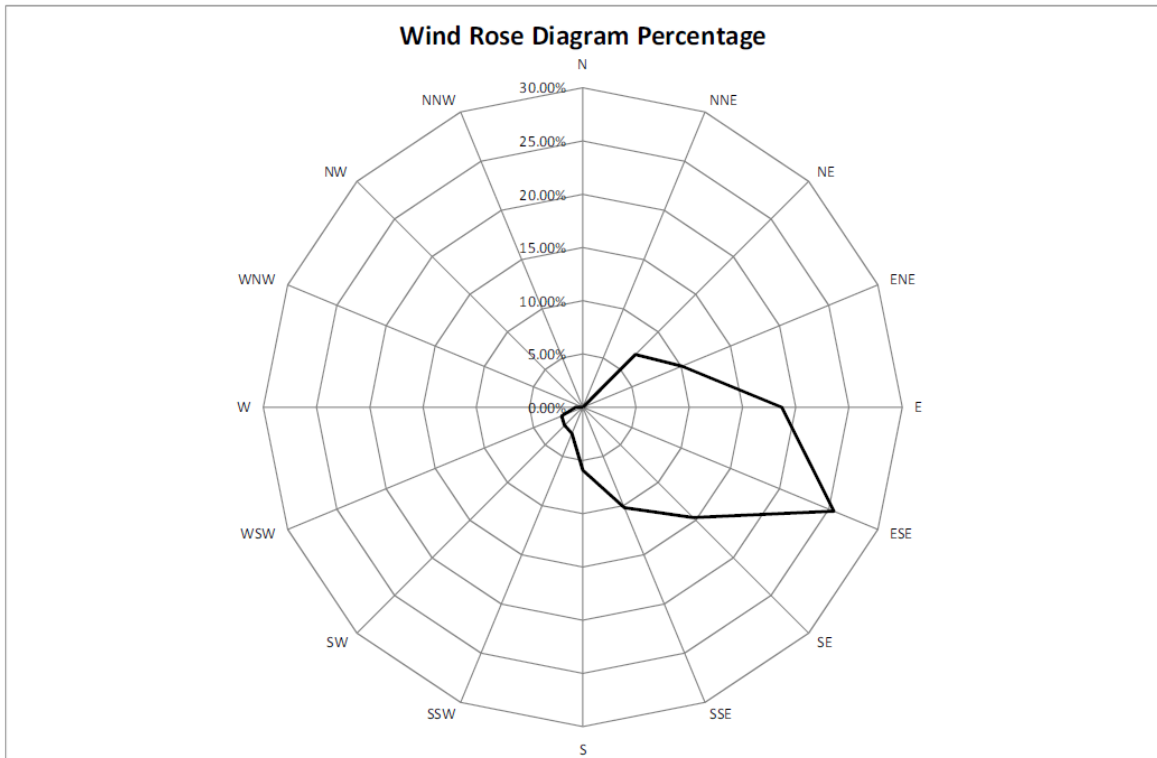

Annex D3

Meteorological Data

Annex D3 Meteorological Data

October 2019

Manual Rain Gauge Readings

October 2019

Date	Rainfall (mm)
1/Oct/19	0.0
2/Oct/19	0.0
3/Oct/19	0.0
4/Oct/19	0.0
5/Oct/19	0.0
6/Oct/19	25.0
7/Oct/19	0.2
8/Oct/19	0.0
9/Oct/19	0.0
10/Oct/19	0.0
11/Oct/19	0.0
12/Oct/19	18.8
13/Oct/19	33.7
14/Oct/19	16.2
15/Oct/19	0.2
16/Oct/19	0.1
17/Oct/19	7.2
18/Oct/19	0.2
19/Oct/19	7.8
20/Oct/19	0.2
21/Oct/19	0.0
22/Oct/19	0.0
23/Oct/19	0.0
24/Oct/19	0.0
25/Oct/19	0.0
26/Oct/19	0.0
27/Oct/19	0.0
28/Oct/19	0.3
29/Oct/19	0.2
30/Oct/19	0.0
31/Oct/19	0.0
TOTAL RAINFALL	110.1

November 2019

Manual Rain Gauge Readings

November 2019

Date	Rainfall (mm)
1-Nov-19	0.0
2-Nov-19	0.0
3-Nov-19	0.0
4-Nov-19	0.0
5-Nov-19	0.0
6-Nov-19	0.0
7-Nov-19	0.0
8-Nov-19	0.0
9-Nov-19	0.0
10-Nov-19	0.0
11-Nov-19	0.0
12-Nov-19	0.0
13-Nov-19	0.0
14-Nov-19	0.0
15-Nov-19	0.0
16-Nov-19	0.0
17-Nov-19	0.0
18-Nov-19	0.0
19-Nov-19	0.0
20-Nov-19	0.0
21-Nov-19	0.0
22-Nov-19	0.0
23-Nov-19	0.0
24-Nov-19	0.0
25-Nov-19	0.0
26-Nov-19	0.0
27-Nov-19	0.0
28-Nov-19	0.0
29-Nov-19	0.0
30-Nov-19	0.0
TOTAL RAINFALL	0.0

December 2019

Manual Rain Gauge Readings

December 2019

Date	Rainfall (mm)
1 Dec 19	0.0
2 Dec 19	0.0
3 Dec 19	0.0
4 Dec 19	0.0
5 Dec 19	3.6
6 Dec 19	0.0
7 Dec 19	0.0
8 Dec 19	0.0
9 Dec 19	0.0
10 Dec 19	0.0
11 Dec 19	0.0
12 Dec 19	0.0
13 Dec 19	0.0
14 Dec 19	0.0
15 Dec 19	0.0
16 Dec 19	0.0
17 Dec 19	0.0
18 Dec 19	0.1
19 Dec 19	0.0
20 Dec 19	2.8
21 Dec 19	0.4
22 Dec 19	0.2
23 Dec 19	0.0
24 Dec 19	0.0
25 Dec 19	0.0
26 Dec 19	0.0
27 Dec 19	0.0
28 Dec 19	0.0
29 Dec 19	15.0
30 Dec 19	0.2
31 Dec 19	0.2
TOTAL RAINFALL	22.5