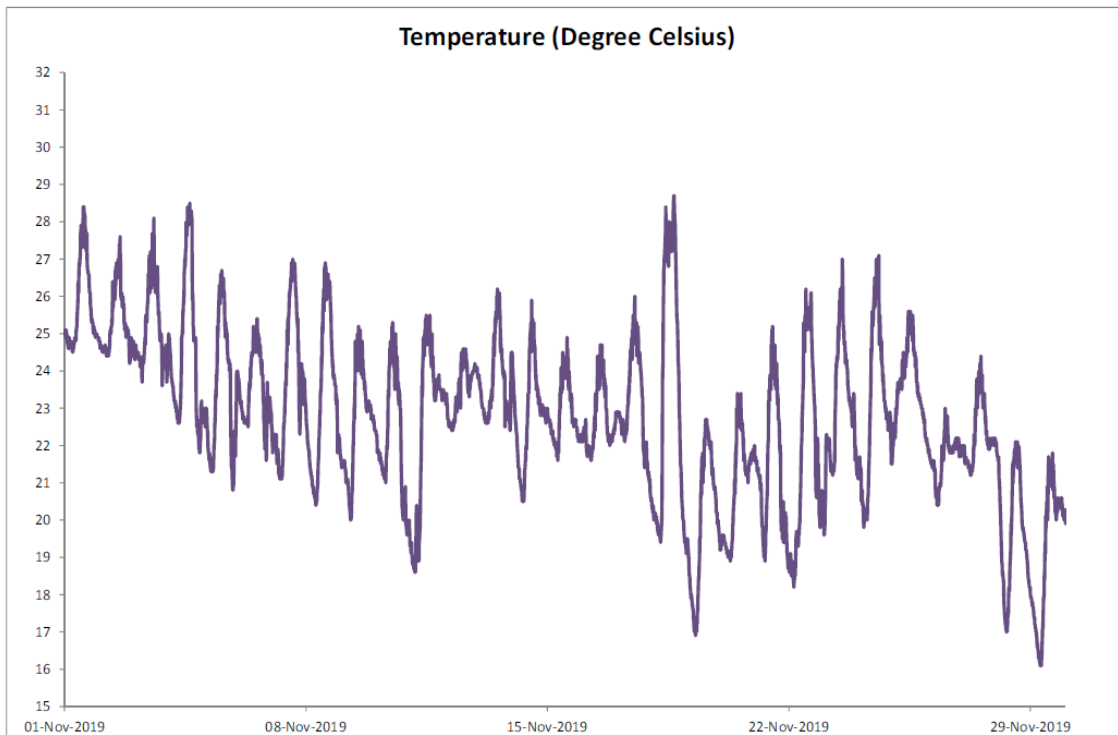

Annex D3

Meteorological Data

Annex D3 Meteorological Data

October 2019

Manual Rain Gauge Readings

October 2019

Date	Rainfall (mm)
1/Oct/19	0.0
2/Oct/19	0.0
3/Oct/19	0.0
4/Oct/19	0.0
5/Oct/19	0.0
6/Oct/19	25.0
7/Oct/19	0.2
8/Oct/19	0.0
9/Oct/19	0.0
10/Oct/19	0.0
11/Oct/19	0.0
12/Oct/19	18.8
13/Oct/19	33.7
14/Oct/19	16.2
15/Oct/19	0.2
16/Oct/19	0.1
17/Oct/19	7.2
18/Oct/19	0.2
19/Oct/19	7.8
20/Oct/19	0.2
21/Oct/19	0.0
22/Oct/19	0.0
23/Oct/19	0.0
24/Oct/19	0.0
25/Oct/19	0.0
26/Oct/19	0.0
27/Oct/19	0.0
28/Oct/19	0.3
29/Oct/19	0.2
30/Oct/19	0.0
31/Oct/19	0.0
TOTAL RAINFALL	110.1

November 2019

Manual Rain Gauge Readings

November 2019

Date	Rainfall (mm)
1-Nov-19	0.0
2-Nov-19	0.0
3-Nov-19	0.0
4-Nov-19	0.0
5-Nov-19	0.0
6-Nov-19	0.0
7-Nov-19	0.0
8-Nov-19	0.0
9-Nov-19	0.0
10-Nov-19	0.0
11-Nov-19	0.0
12-Nov-19	0.0
13-Nov-19	0.0
14-Nov-19	0.0
15-Nov-19	0.0
16-Nov-19	0.0
17-Nov-19	0.0
18-Nov-19	0.0
19-Nov-19	0.0
20-Nov-19	0.0
21-Nov-19	0.0
22-Nov-19	0.0
23-Nov-19	0.0
24-Nov-19	0.0
25-Nov-19	0.0
26-Nov-19	0.0
27-Nov-19	0.0
28-Nov-19	0.0
29-Nov-19	0.0
30-Nov-19	0.0
TOTAL RAINFALL	0.0

December 2019

Manual Rain Gauge Readings

December 2019

Date	Rainfall (mm)
1 Dec 19	0.0
2 Dec 19	0.0
3 Dec 19	0.0
4 Dec 19	0.0
5 Dec 19	3.6
6 Dec 19	0.0
7 Dec 19	0.0
8 Dec 19	0.0
9 Dec 19	0.0
10 Dec 19	0.0
11 Dec 19	0.0
12 Dec 19	0.0
13 Dec 19	0.0
14 Dec 19	0.0
15 Dec 19	0.0
16 Dec 19	0.0
17 Dec 19	0.0
18 Dec 19	0.1
19 Dec 19	0.0
20 Dec 19	2.8
21 Dec 19	0.4
22 Dec 19	0.2
23 Dec 19	0.0
24 Dec 19	0.0
25 Dec 19	0.0
26 Dec 19	0.0
27 Dec 19	0.0
28 Dec 19	0.0
29 Dec 19	15.0
30 Dec 19	0.2
31 Dec 19	0.2
TOTAL RAINFALL	22.5