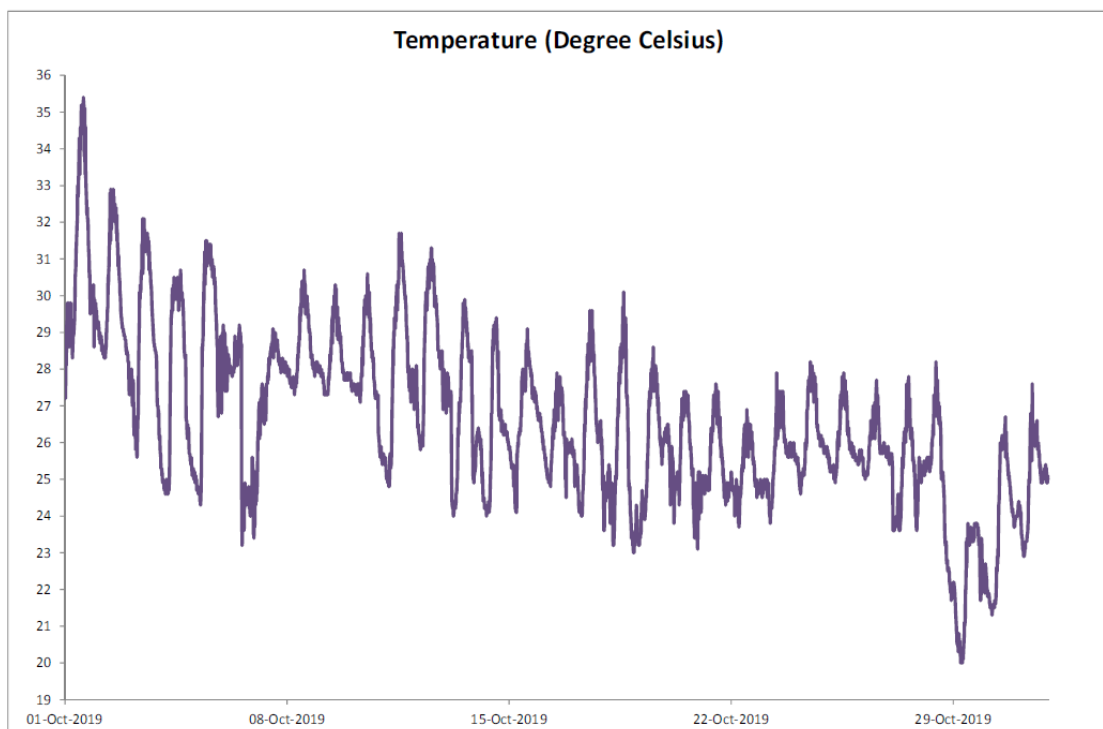

Annex D3

Meteorological Data

Annex D3 Meteorological Data

October 2019

Manual Rain Gauge Readings

October 2019

Date	Rainfall (mm)
1/Oct/19	0.0
2/Oct/19	0.0
3/Oct/19	0.0
4/Oct/19	0.0
5/Oct/19	0.0
6/Oct/19	25.0
7/Oct/19	0.2
8/Oct/19	0.0
9/Oct/19	0.0
10/Oct/19	0.0
11/Oct/19	0.0
12/Oct/19	18.8
13/Oct/19	33.7
14/Oct/19	16.2
15/Oct/19	0.2
16/Oct/19	0.1
17/Oct/19	7.2
18/Oct/19	0.2
19/Oct/19	7.8
20/Oct/19	0.2
21/Oct/19	0.0
22/Oct/19	0.0
23/Oct/19	0.0
24/Oct/19	0.0
25/Oct/19	0.0
26/Oct/19	0.0
27/Oct/19	0.0
28/Oct/19	0.3
29/Oct/19	0.2
30/Oct/19	0.0
31/Oct/19	0.0
TOTAL RAINFALL	110.1

November 2019

Manual Rain Gauge Readings

November 2019

Date	Rainfall (mm)
1-Nov-19	0.0
2-Nov-19	0.0
3-Nov-19	0.0
4-Nov-19	0.0
5-Nov-19	0.0
6-Nov-19	0.0
7-Nov-19	0.0
8-Nov-19	0.0
9-Nov-19	0.0
10-Nov-19	0.0
11-Nov-19	0.0
12-Nov-19	0.0
13-Nov-19	0.0
14-Nov-19	0.0
15-Nov-19	0.0
16-Nov-19	0.0
17-Nov-19	0.0
18-Nov-19	0.0
19-Nov-19	0.0
20-Nov-19	0.0
21-Nov-19	0.0
22-Nov-19	0.0
23-Nov-19	0.0
24-Nov-19	0.0
25-Nov-19	0.0
26-Nov-19	0.0
27-Nov-19	0.0
28-Nov-19	0.0
29-Nov-19	0.0
30-Nov-19	0.0
TOTAL RAINFALL	0.0

December 2019

Manual Rain Gauge Readings

December 2019

Date	Rainfall (mm)
1 Dec 19	0.0
2 Dec 19	0.0
3 Dec 19	0.0
4 Dec 19	0.0
5 Dec 19	3.6
6 Dec 19	0.0
7 Dec 19	0.0
8 Dec 19	0.0
9 Dec 19	0.0
10 Dec 19	0.0
11 Dec 19	0.0
12 Dec 19	0.0
13 Dec 19	0.0
14 Dec 19	0.0
15 Dec 19	0.0
16 Dec 19	0.0
17 Dec 19	0.0
18 Dec 19	0.1
19 Dec 19	0.0
20 Dec 19	2.8
21 Dec 19	0.4
22 Dec 19	0.2
23 Dec 19	0.0
24 Dec 19	0.0
25 Dec 19	0.0
26 Dec 19	0.0
27 Dec 19	0.0
28 Dec 19	0.0
29 Dec 19	15.0
30 Dec 19	0.2
31 Dec 19	0.2
TOTAL RAINFALL	22.5