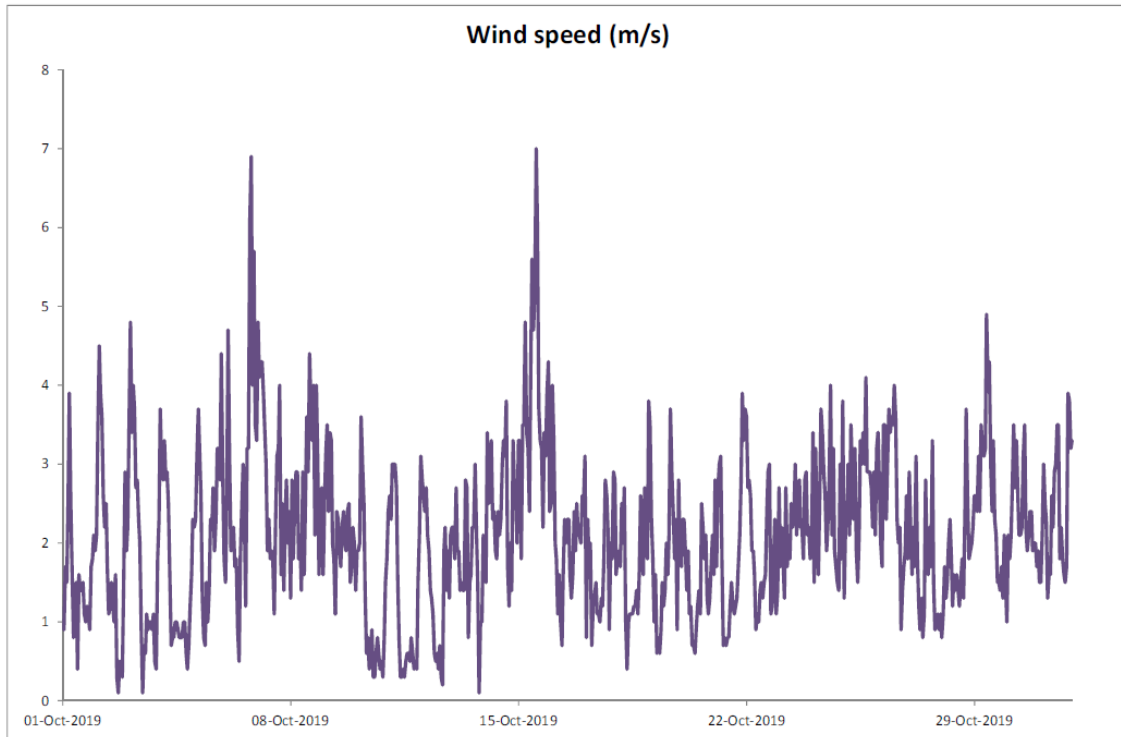

Annex D3

Meteorological Data

Annex D3 Meteorological Data

October 2019

Manual Rain Gauge Readings

October 2019

Date	Rainfall (mm)
1/Oct/19	0.0
2/Oct/19	0.0
3/Oct/19	0.0
4/Oct/19	0.0
5/Oct/19	0.0
6/Oct/19	25.0
7/Oct/19	0.2
8/Oct/19	0.0
9/Oct/19	0.0
10/Oct/19	0.0
11/Oct/19	0.0
12/Oct/19	18.8
13/Oct/19	33.7
14/Oct/19	16.2
15/Oct/19	0.2
16/Oct/19	0.1
17/Oct/19	7.2
18/Oct/19	0.2
19/Oct/19	7.8
20/Oct/19	0.2
21/Oct/19	0.0
22/Oct/19	0.0
23/Oct/19	0.0
24/Oct/19	0.0
25/Oct/19	0.0
26/Oct/19	0.0
27/Oct/19	0.0
28/Oct/19	0.3
29/Oct/19	0.2
30/Oct/19	0.0
31/Oct/19	0.0
TOTAL RAINFALL	110.1

November 2019

Manual Rain Gauge Readings

November 2019

Date	Rainfall (mm)
1-Nov-19	0.0
2-Nov-19	0.0
3-Nov-19	0.0
4-Nov-19	0.0
5-Nov-19	0.0
6-Nov-19	0.0
7-Nov-19	0.0
8-Nov-19	0.0
9-Nov-19	0.0
10-Nov-19	0.0
11-Nov-19	0.0
12-Nov-19	0.0
13-Nov-19	0.0
14-Nov-19	0.0
15-Nov-19	0.0
16-Nov-19	0.0
17-Nov-19	0.0
18-Nov-19	0.0
19-Nov-19	0.0
20-Nov-19	0.0
21-Nov-19	0.0
22-Nov-19	0.0
23-Nov-19	0.0
24-Nov-19	0.0
25-Nov-19	0.0
26-Nov-19	0.0
27-Nov-19	0.0
28-Nov-19	0.0
29-Nov-19	0.0
30-Nov-19	0.0
TOTAL RAINFALL	0.0

December 2019

Manual Rain Gauge Readings

December 2019

Date	Rainfall (mm)
1 Dec 19	0.0
2 Dec 19	0.0
3 Dec 19	0.0
4 Dec 19	0.0
5 Dec 19	3.6
6 Dec 19	0.0
7 Dec 19	0.0
8 Dec 19	0.0
9 Dec 19	0.0
10 Dec 19	0.0
11 Dec 19	0.0
12 Dec 19	0.0
13 Dec 19	0.0
14 Dec 19	0.0
15 Dec 19	0.0
16 Dec 19	0.0
17 Dec 19	0.0
18 Dec 19	0.1
19 Dec 19	0.0
20 Dec 19	2.8
21 Dec 19	0.4
22 Dec 19	0.2
23 Dec 19	0.0
24 Dec 19	0.0
25 Dec 19	0.0
26 Dec 19	0.0
27 Dec 19	0.0
28 Dec 19	0.0
29 Dec 19	15.0
30 Dec 19	0.2
31 Dec 19	0.2
TOTAL RAINFALL	22.5