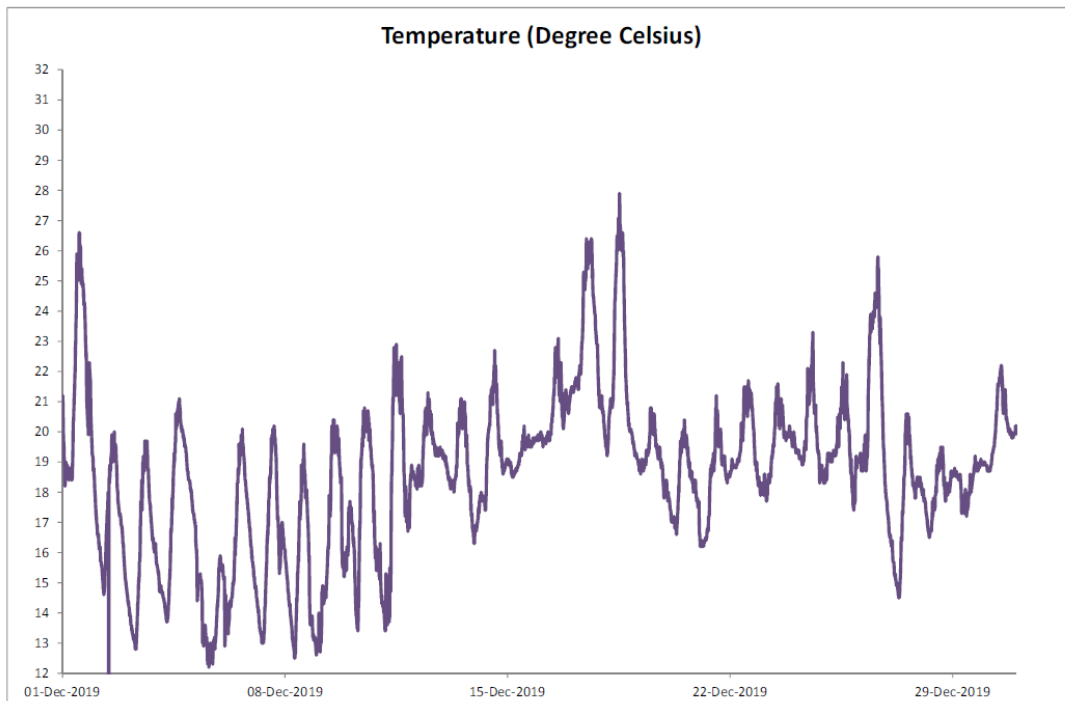

Annex D3

Meteorological Data

Annex D3 Meteorological Data

October 2019

Manual Rain Gauge Readings

October 2019

Date	Rainfall (mm)
1/Oct/19	0.0
2/Oct/19	0.0
3/Oct/19	0.0
4/Oct/19	0.0
5/Oct/19	0.0
6/Oct/19	25.0
7/Oct/19	0.2
8/Oct/19	0.0
9/Oct/19	0.0
10/Oct/19	0.0
11/Oct/19	0.0
12/Oct/19	18.8
13/Oct/19	33.7
14/Oct/19	16.2
15/Oct/19	0.2
16/Oct/19	0.1
17/Oct/19	7.2
18/Oct/19	0.2
19/Oct/19	7.8
20/Oct/19	0.2
21/Oct/19	0.0
22/Oct/19	0.0
23/Oct/19	0.0
24/Oct/19	0.0
25/Oct/19	0.0
26/Oct/19	0.0
27/Oct/19	0.0
28/Oct/19	0.3
29/Oct/19	0.2
30/Oct/19	0.0
31/Oct/19	0.0
TOTAL RAINFALL	110.1

November 2019

Manual Rain Gauge Readings

November 2019

Date	Rainfall (mm)
1-Nov-19	0.0
2-Nov-19	0.0
3-Nov-19	0.0
4-Nov-19	0.0
5-Nov-19	0.0
6-Nov-19	0.0
7-Nov-19	0.0
8-Nov-19	0.0
9-Nov-19	0.0
10-Nov-19	0.0
11-Nov-19	0.0
12-Nov-19	0.0
13-Nov-19	0.0
14-Nov-19	0.0
15-Nov-19	0.0
16-Nov-19	0.0
17-Nov-19	0.0
18-Nov-19	0.0
19-Nov-19	0.0
20-Nov-19	0.0
21-Nov-19	0.0
22-Nov-19	0.0
23-Nov-19	0.0
24-Nov-19	0.0
25-Nov-19	0.0
26-Nov-19	0.0
27-Nov-19	0.0
28-Nov-19	0.0
29-Nov-19	0.0
30-Nov-19	0.0
TOTAL RAINFALL	0.0

December 2019

Manual Rain Gauge Readings

December 2019

Date	Rainfall (mm)
1 Dec 19	0.0
2 Dec 19	0.0
3 Dec 19	0.0
4 Dec 19	0.0
5 Dec 19	3.6
6 Dec 19	0.0
7 Dec 19	0.0
8 Dec 19	0.0
9 Dec 19	0.0
10 Dec 19	0.0
11 Dec 19	0.0
12 Dec 19	0.0
13 Dec 19	0.0
14 Dec 19	0.0
15 Dec 19	0.0
16 Dec 19	0.0
17 Dec 19	0.0
18 Dec 19	0.1
19 Dec 19	0.0
20 Dec 19	2.8
21 Dec 19	0.4
22 Dec 19	0.2
23 Dec 19	0.0
24 Dec 19	0.0
25 Dec 19	0.0
26 Dec 19	0.0
27 Dec 19	0.0
28 Dec 19	0.0
29 Dec 19	15.0
30 Dec 19	0.2
31 Dec 19	0.2
TOTAL RAINFALL	22.5