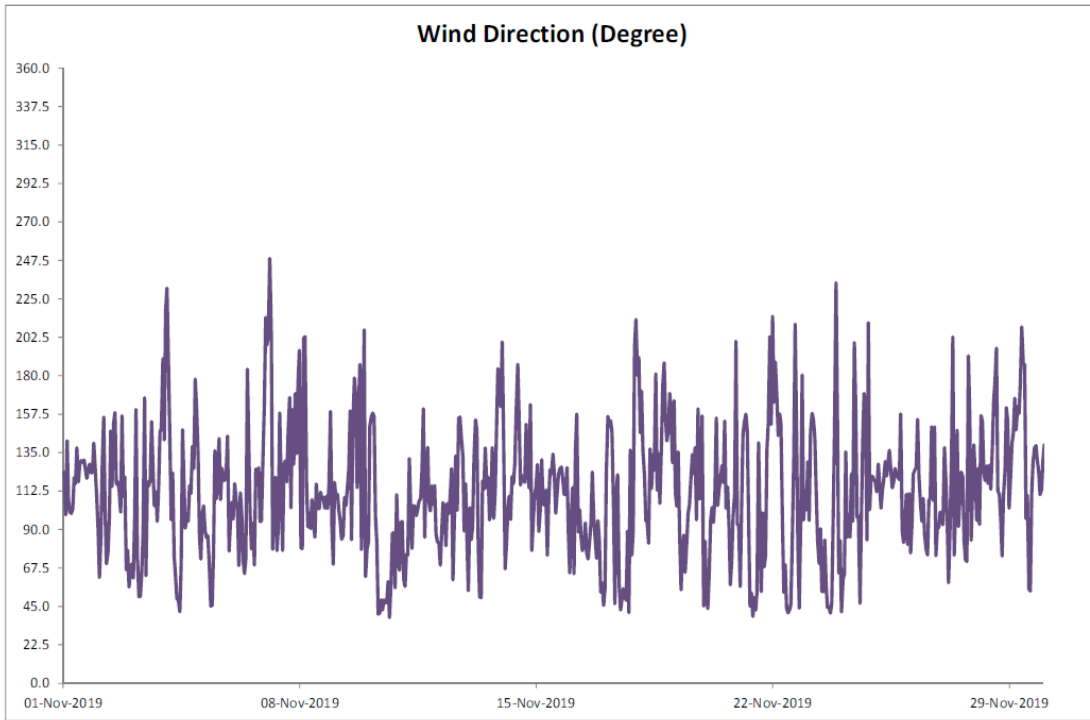

Annex D3

Meteorological Data

Annex D3 Meteorological Data

October 2019

Manual Rain Gauge Readings

October 2019

Date	Rainfall (mm)
1/Oct/19	0.0
2/Oct/19	0.0
3/Oct/19	0.0
4/Oct/19	0.0
5/Oct/19	0.0
6/Oct/19	25.0
7/Oct/19	0.2
8/Oct/19	0.0
9/Oct/19	0.0
10/Oct/19	0.0
11/Oct/19	0.0
12/Oct/19	18.8
13/Oct/19	33.7
14/Oct/19	16.2
15/Oct/19	0.2
16/Oct/19	0.1
17/Oct/19	7.2
18/Oct/19	0.2
19/Oct/19	7.8
20/Oct/19	0.2
21/Oct/19	0.0
22/Oct/19	0.0
23/Oct/19	0.0
24/Oct/19	0.0
25/Oct/19	0.0
26/Oct/19	0.0
27/Oct/19	0.0
28/Oct/19	0.3
29/Oct/19	0.2
30/Oct/19	0.0
31/Oct/19	0.0
TOTAL RAINFALL	110.1

November 2019

Manual Rain Gauge Readings

November 2019

Date	Rainfall (mm)
1-Nov-19	0.0
2-Nov-19	0.0
3-Nov-19	0.0
4-Nov-19	0.0
5-Nov-19	0.0
6-Nov-19	0.0
7-Nov-19	0.0
8-Nov-19	0.0
9-Nov-19	0.0
10-Nov-19	0.0
11-Nov-19	0.0
12-Nov-19	0.0
13-Nov-19	0.0
14-Nov-19	0.0
15-Nov-19	0.0
16-Nov-19	0.0
17-Nov-19	0.0
18-Nov-19	0.0
19-Nov-19	0.0
20-Nov-19	0.0
21-Nov-19	0.0
22-Nov-19	0.0
23-Nov-19	0.0
24-Nov-19	0.0
25-Nov-19	0.0
26-Nov-19	0.0
27-Nov-19	0.0
28-Nov-19	0.0
29-Nov-19	0.0
30-Nov-19	0.0
TOTAL RAINFALL	0.0

December 2019

Manual Rain Gauge Readings

December 2019

Date	Rainfall (mm)
1 Dec 19	0.0
2 Dec 19	0.0
3 Dec 19	0.0
4 Dec 19	0.0
5 Dec 19	3.6
6 Dec 19	0.0
7 Dec 19	0.0
8 Dec 19	0.0
9 Dec 19	0.0
10 Dec 19	0.0
11 Dec 19	0.0
12 Dec 19	0.0
13 Dec 19	0.0
14 Dec 19	0.0
15 Dec 19	0.0
16 Dec 19	0.0
17 Dec 19	0.0
18 Dec 19	0.1
19 Dec 19	0.0
20 Dec 19	2.8
21 Dec 19	0.4
22 Dec 19	0.2
23 Dec 19	0.0
24 Dec 19	0.0
25 Dec 19	0.0
26 Dec 19	0.0
27 Dec 19	0.0
28 Dec 19	0.0
29 Dec 19	15.0
30 Dec 19	0.2
31 Dec 19	0.2
TOTAL RAINFALL	22.5