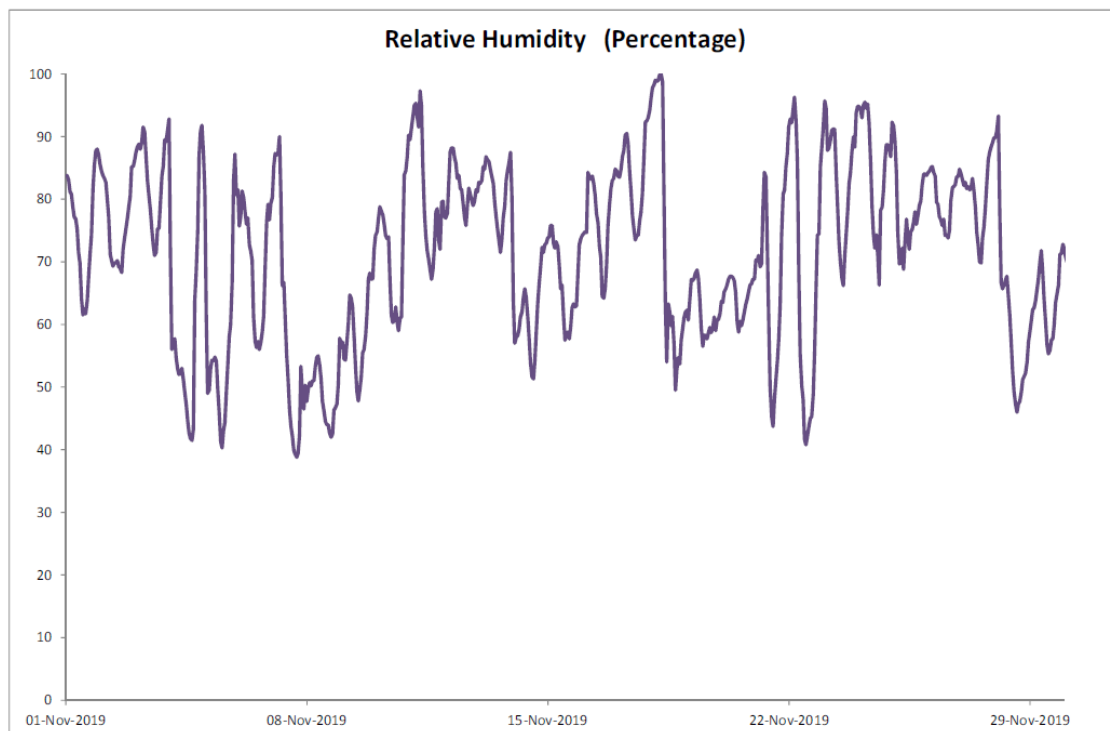

November 2019