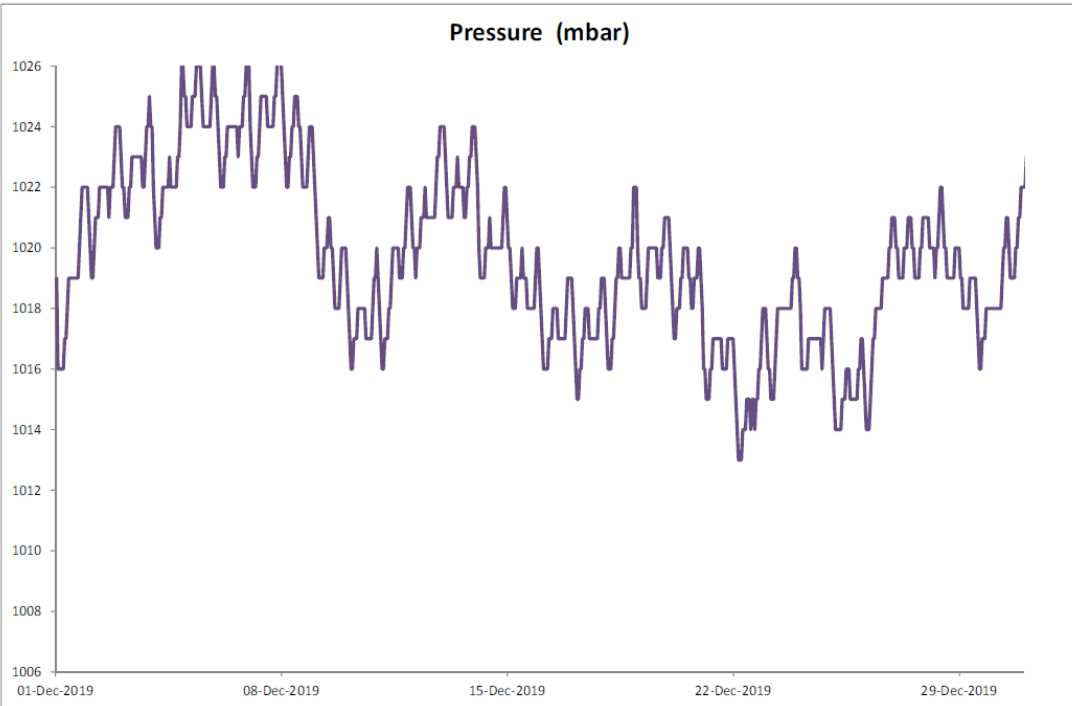

Annex D3

Meteorological Data

Annex D3 Meteorological Data

October 2019

Manual Rain Gauge Readings

October 2019

Date	Rainfall (mm)
1/Oct/19	0.0
2/Oct/19	0.0
3/Oct/19	0.0
4/Oct/19	0.0
5/Oct/19	0.0
6/Oct/19	25.0
7/Oct/19	0.2
8/Oct/19	0.0
9/Oct/19	0.0
10/Oct/19	0.0
11/Oct/19	0.0
12/Oct/19	18.8
13/Oct/19	33.7
14/Oct/19	16.2
15/Oct/19	0.2
16/Oct/19	0.1
17/Oct/19	7.2
18/Oct/19	0.2
19/Oct/19	7.8
20/Oct/19	0.2
21/Oct/19	0.0
22/Oct/19	0.0
23/Oct/19	0.0
24/Oct/19	0.0
25/Oct/19	0.0
26/Oct/19	0.0
27/Oct/19	0.0
28/Oct/19	0.3
29/Oct/19	0.2
30/Oct/19	0.0
31/Oct/19	0.0
TOTAL RAINFALL	110.1

November 2019

Manual Rain Gauge Readings

November 2019

Date	Rainfall (mm)
1-Nov-19	0.0
2-Nov-19	0.0
3-Nov-19	0.0
4-Nov-19	0.0
5-Nov-19	0.0
6-Nov-19	0.0
7-Nov-19	0.0
8-Nov-19	0.0
9-Nov-19	0.0
10-Nov-19	0.0
11-Nov-19	0.0
12-Nov-19	0.0
13-Nov-19	0.0
14-Nov-19	0.0
15-Nov-19	0.0
16-Nov-19	0.0
17-Nov-19	0.0
18-Nov-19	0.0
19-Nov-19	0.0
20-Nov-19	0.0
21-Nov-19	0.0
22-Nov-19	0.0
23-Nov-19	0.0
24-Nov-19	0.0
25-Nov-19	0.0
26-Nov-19	0.0
27-Nov-19	0.0
28-Nov-19	0.0
29-Nov-19	0.0
30-Nov-19	0.0
TOTAL RAINFALL	0.0

December 2019

Manual Rain Gauge Readings

December 2019

Date	Rainfall (mm)
1 Dec 19	0.0
2 Dec 19	0.0
3 Dec 19	0.0
4 Dec 19	0.0
5 Dec 19	3.6
6 Dec 19	0.0
7 Dec 19	0.0
8 Dec 19	0.0
9 Dec 19	0.0
10 Dec 19	0.0
11 Dec 19	0.0
12 Dec 19	0.0
13 Dec 19	0.0
14 Dec 19	0.0
15 Dec 19	0.0
16 Dec 19	0.0
17 Dec 19	0.0
18 Dec 19	0.1
19 Dec 19	0.0
20 Dec 19	2.8
21 Dec 19	0.4
22 Dec 19	0.2
23 Dec 19	0.0
24 Dec 19	0.0
25 Dec 19	0.0
26 Dec 19	0.0
27 Dec 19	0.0
28 Dec 19	0.0
29 Dec 19	15.0
30 Dec 19	0.2
31 Dec 19	0.2
TOTAL RAINFALL	22.5