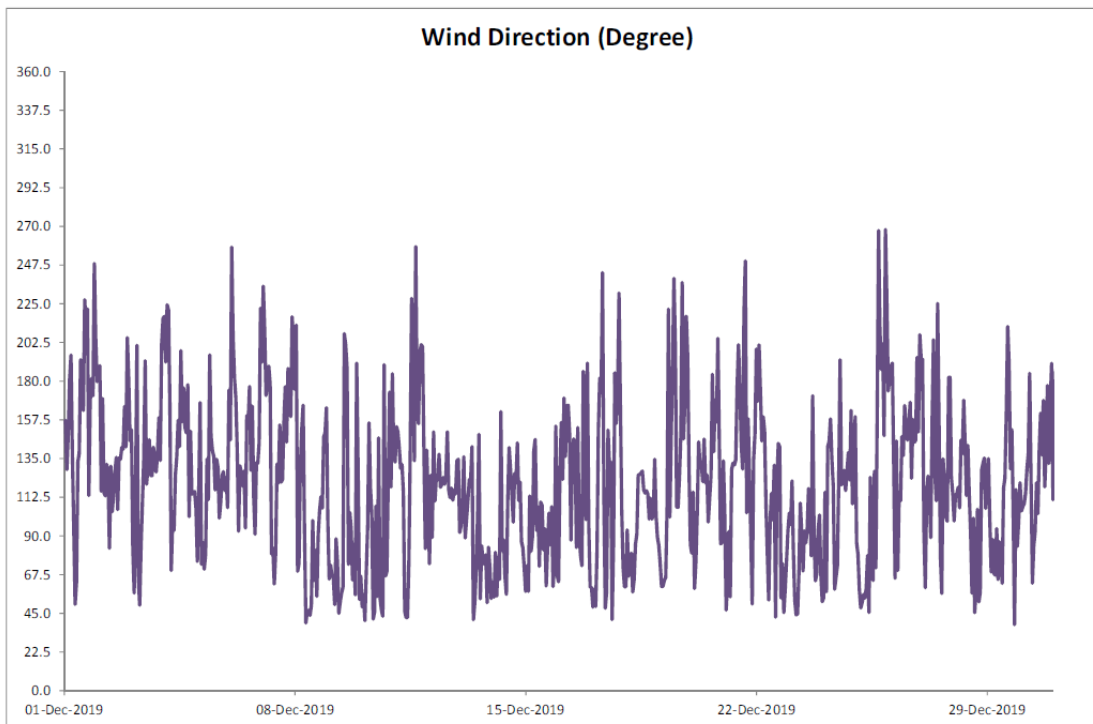

Annex D3

Meteorological Data

Annex D3 Meteorological Data

October 2019

Manual Rain Gauge Readings

October 2019

Date	Rainfall (mm)
1/Oct/19	0.0
2/Oct/19	0.0
3/Oct/19	0.0
4/Oct/19	0.0
5/Oct/19	0.0
6/Oct/19	25.0
7/Oct/19	0.2
8/Oct/19	0.0
9/Oct/19	0.0
10/Oct/19	0.0
11/Oct/19	0.0
12/Oct/19	18.8
13/Oct/19	33.7
14/Oct/19	16.2
15/Oct/19	0.2
16/Oct/19	0.1
17/Oct/19	7.2
18/Oct/19	0.2
19/Oct/19	7.8
20/Oct/19	0.2
21/Oct/19	0.0
22/Oct/19	0.0
23/Oct/19	0.0
24/Oct/19	0.0
25/Oct/19	0.0
26/Oct/19	0.0
27/Oct/19	0.0
28/Oct/19	0.3
29/Oct/19	0.2
30/Oct/19	0.0
31/Oct/19	0.0
TOTAL RAINFALL	110.1

November 2019

Manual Rain Gauge Readings

November 2019

Date	Rainfall (mm)
1-Nov-19	0.0
2-Nov-19	0.0
3-Nov-19	0.0
4-Nov-19	0.0
5-Nov-19	0.0
6-Nov-19	0.0
7-Nov-19	0.0
8-Nov-19	0.0
9-Nov-19	0.0
10-Nov-19	0.0
11-Nov-19	0.0
12-Nov-19	0.0
13-Nov-19	0.0
14-Nov-19	0.0
15-Nov-19	0.0
16-Nov-19	0.0
17-Nov-19	0.0
18-Nov-19	0.0
19-Nov-19	0.0
20-Nov-19	0.0
21-Nov-19	0.0
22-Nov-19	0.0
23-Nov-19	0.0
24-Nov-19	0.0
25-Nov-19	0.0
26-Nov-19	0.0
27-Nov-19	0.0
28-Nov-19	0.0
29-Nov-19	0.0
30-Nov-19	0.0
TOTAL RAINFALL	0.0

December 2019

Manual Rain Gauge Readings

December 2019

Date	Rainfall (mm)
1 Dec 19	0.0
2 Dec 19	0.0
3 Dec 19	0.0
4 Dec 19	0.0
5 Dec 19	3.6
6 Dec 19	0.0
7 Dec 19	0.0
8 Dec 19	0.0
9 Dec 19	0.0
10 Dec 19	0.0
11 Dec 19	0.0
12 Dec 19	0.0
13 Dec 19	0.0
14 Dec 19	0.0
15 Dec 19	0.0
16 Dec 19	0.0
17 Dec 19	0.0
18 Dec 19	0.1
19 Dec 19	0.0
20 Dec 19	2.8
21 Dec 19	0.4
22 Dec 19	0.2
23 Dec 19	0.0
24 Dec 19	0.0
25 Dec 19	0.0
26 Dec 19	0.0
27 Dec 19	0.0
28 Dec 19	0.0
29 Dec 19	15.0
30 Dec 19	0.2
31 Dec 19	0.2
TOTAL RAINFALL	22.5