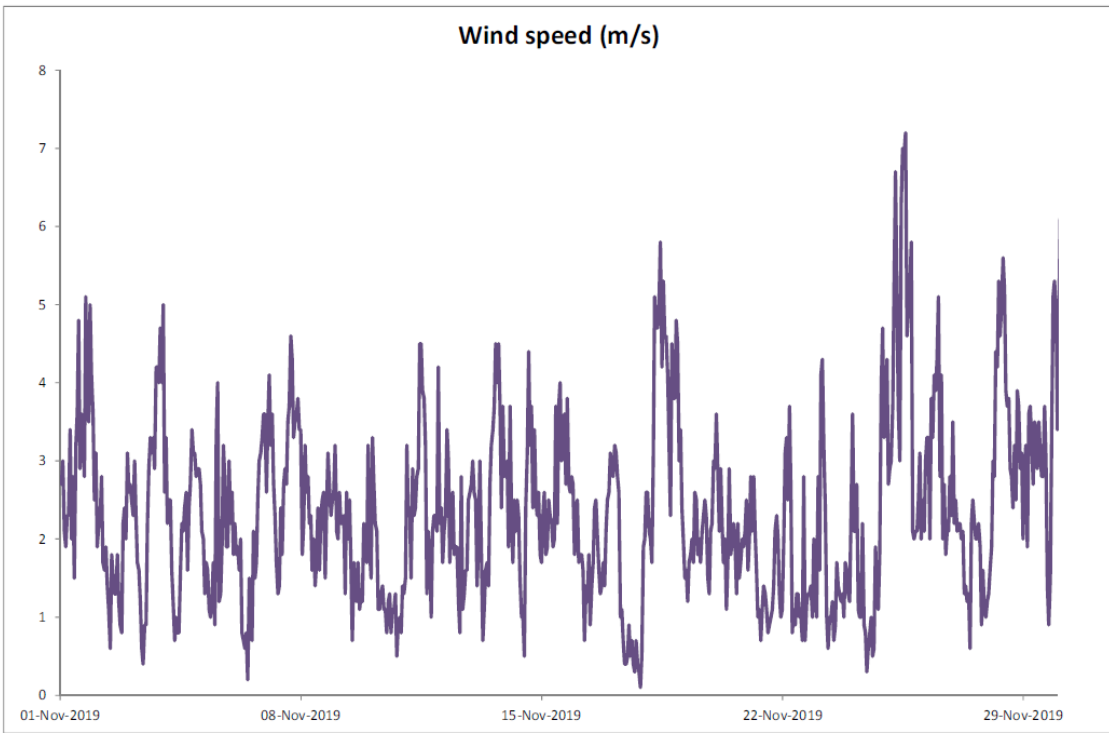

Annex D3

Meteorological Data

Annex D3 Meteorological Data

October 2019

Manual Rain Gauge Readings

October 2019

Date	Rainfall (mm)
1/Oct/19	0.0
2/Oct/19	0.0
3/Oct/19	0.0
4/Oct/19	0.0
5/Oct/19	0.0
6/Oct/19	25.0
7/Oct/19	0.2
8/Oct/19	0.0
9/Oct/19	0.0
10/Oct/19	0.0
11/Oct/19	0.0
12/Oct/19	18.8
13/Oct/19	33.7
14/Oct/19	16.2
15/Oct/19	0.2
16/Oct/19	0.1
17/Oct/19	7.2
18/Oct/19	0.2
19/Oct/19	7.8
20/Oct/19	0.2
21/Oct/19	0.0
22/Oct/19	0.0
23/Oct/19	0.0
24/Oct/19	0.0
25/Oct/19	0.0
26/Oct/19	0.0
27/Oct/19	0.0
28/Oct/19	0.3
29/Oct/19	0.2
30/Oct/19	0.0
31/Oct/19	0.0
TOTAL RAINFALL	110.1

November 2019

Manual Rain Gauge Readings

November 2019

Date	Rainfall (mm)
1-Nov-19	0.0
2-Nov-19	0.0
3-Nov-19	0.0
4-Nov-19	0.0
5-Nov-19	0.0
6-Nov-19	0.0
7-Nov-19	0.0
8-Nov-19	0.0
9-Nov-19	0.0
10-Nov-19	0.0
11-Nov-19	0.0
12-Nov-19	0.0
13-Nov-19	0.0
14-Nov-19	0.0
15-Nov-19	0.0
16-Nov-19	0.0
17-Nov-19	0.0
18-Nov-19	0.0
19-Nov-19	0.0
20-Nov-19	0.0
21-Nov-19	0.0
22-Nov-19	0.0
23-Nov-19	0.0
24-Nov-19	0.0
25-Nov-19	0.0
26-Nov-19	0.0
27-Nov-19	0.0
28-Nov-19	0.0
29-Nov-19	0.0
30-Nov-19	0.0
TOTAL RAINFALL	0.0

December 2019

Manual Rain Gauge Readings

December 2019

Date	Rainfall (mm)
1 Dec 19	0.0
2 Dec 19	0.0
3 Dec 19	0.0
4 Dec 19	0.0
5 Dec 19	3.6
6 Dec 19	0.0
7 Dec 19	0.0
8 Dec 19	0.0
9 Dec 19	0.0
10 Dec 19	0.0
11 Dec 19	0.0
12 Dec 19	0.0
13 Dec 19	0.0
14 Dec 19	0.0
15 Dec 19	0.0
16 Dec 19	0.0
17 Dec 19	0.0
18 Dec 19	0.1
19 Dec 19	0.0
20 Dec 19	2.8
21 Dec 19	0.4
22 Dec 19	0.2
23 Dec 19	0.0
24 Dec 19	0.0
25 Dec 19	0.0
26 Dec 19	0.0
27 Dec 19	0.0
28 Dec 19	0.0
29 Dec 19	15.0
30 Dec 19	0.2
31 Dec 19	0.2
TOTAL RAINFALL	22.5