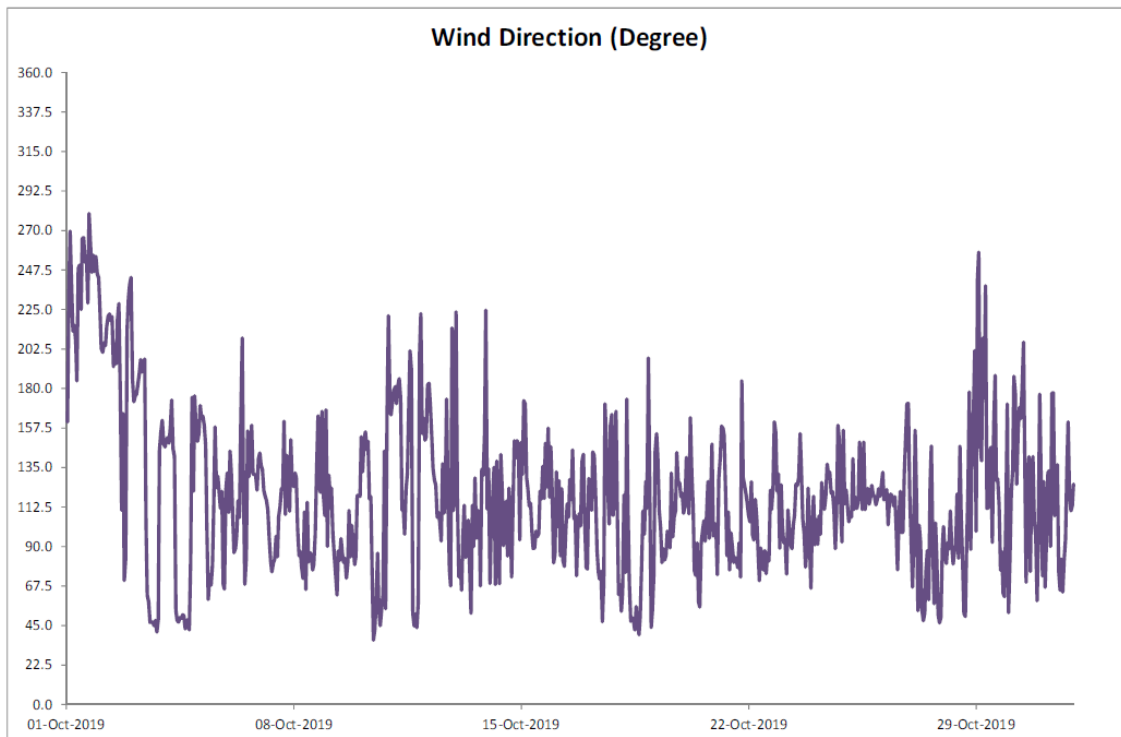

Annex D3

Meteorological Data

Annex D3 Meteorological Data

October 2019

Manual Rain Gauge Readings

October 2019

Date	Rainfall (mm)
1/Oct/19	0.0
2/Oct/19	0.0
3/Oct/19	0.0
4/Oct/19	0.0
5/Oct/19	0.0
6/Oct/19	25.0
7/Oct/19	0.2
8/Oct/19	0.0
9/Oct/19	0.0
10/Oct/19	0.0
11/Oct/19	0.0
12/Oct/19	18.8
13/Oct/19	33.7
14/Oct/19	16.2
15/Oct/19	0.2
16/Oct/19	0.1
17/Oct/19	7.2
18/Oct/19	0.2
19/Oct/19	7.8
20/Oct/19	0.2
21/Oct/19	0.0
22/Oct/19	0.0
23/Oct/19	0.0
24/Oct/19	0.0
25/Oct/19	0.0
26/Oct/19	0.0
27/Oct/19	0.0
28/Oct/19	0.3
29/Oct/19	0.2
30/Oct/19	0.0
31/Oct/19	0.0
TOTAL RAINFALL	110.1

November 2019

Manual Rain Gauge Readings

November 2019

Date	Rainfall (mm)
1-Nov-19	0.0
2-Nov-19	0.0
3-Nov-19	0.0
4-Nov-19	0.0
5-Nov-19	0.0
6-Nov-19	0.0
7-Nov-19	0.0
8-Nov-19	0.0
9-Nov-19	0.0
10-Nov-19	0.0
11-Nov-19	0.0
12-Nov-19	0.0
13-Nov-19	0.0
14-Nov-19	0.0
15-Nov-19	0.0
16-Nov-19	0.0
17-Nov-19	0.0
18-Nov-19	0.0
19-Nov-19	0.0
20-Nov-19	0.0
21-Nov-19	0.0
22-Nov-19	0.0
23-Nov-19	0.0
24-Nov-19	0.0
25-Nov-19	0.0
26-Nov-19	0.0
27-Nov-19	0.0
28-Nov-19	0.0
29-Nov-19	0.0
30-Nov-19	0.0
TOTAL RAINFALL	0.0

December 2019

Manual Rain Gauge Readings

December 2019

Date	Rainfall (mm)
1 Dec 19	0.0
2 Dec 19	0.0
3 Dec 19	0.0
4 Dec 19	0.0
5 Dec 19	3.6
6 Dec 19	0.0
7 Dec 19	0.0
8 Dec 19	0.0
9 Dec 19	0.0
10 Dec 19	0.0
11 Dec 19	0.0
12 Dec 19	0.0
13 Dec 19	0.0
14 Dec 19	0.0
15 Dec 19	0.0
16 Dec 19	0.0
17 Dec 19	0.0
18 Dec 19	0.1
19 Dec 19	0.0
20 Dec 19	2.8
21 Dec 19	0.4
22 Dec 19	0.2
23 Dec 19	0.0
24 Dec 19	0.0
25 Dec 19	0.0
26 Dec 19	0.0
27 Dec 19	0.0
28 Dec 19	0.0
29 Dec 19	15.0
30 Dec 19	0.2
31 Dec 19	0.2
TOTAL RAINFALL	22.5