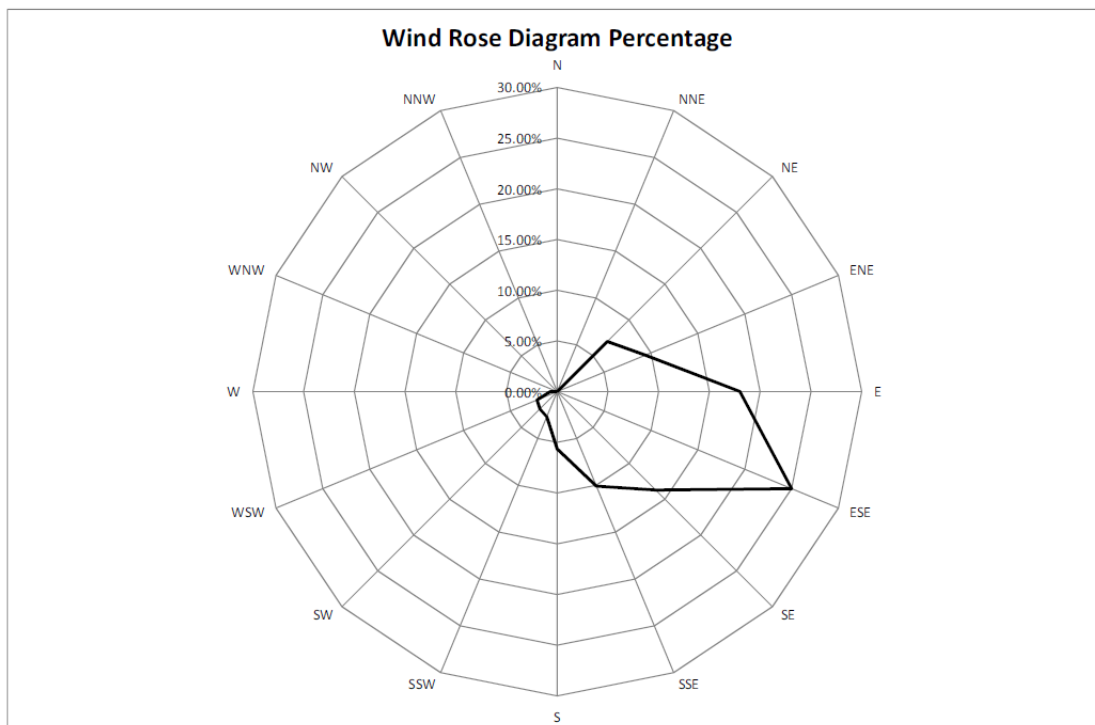

Annex D3

Meteorological Data

Annex D3 Meteorological Data

October 2019

Manual Rain Gauge Readings

October 2019

Date	Rainfall (mm)
1/Oct/19	0.0
2/Oct/19	0.0
3/Oct/19	0.0
4/Oct/19	0.0
5/Oct/19	0.0
6/Oct/19	25.0
7/Oct/19	0.2
8/Oct/19	0.0
9/Oct/19	0.0
10/Oct/19	0.0
11/Oct/19	0.0
12/Oct/19	18.8
13/Oct/19	33.7
14/Oct/19	16.2
15/Oct/19	0.2
16/Oct/19	0.1
17/Oct/19	7.2
18/Oct/19	0.2
19/Oct/19	7.8
20/Oct/19	0.2
21/Oct/19	0.0
22/Oct/19	0.0
23/Oct/19	0.0
24/Oct/19	0.0
25/Oct/19	0.0
26/Oct/19	0.0
27/Oct/19	0.0
28/Oct/19	0.3
29/Oct/19	0.2
30/Oct/19	0.0
31/Oct/19	0.0
TOTAL RAINFALL	110.1

November 2019

Manual Rain Gauge Readings

November 2019

Date	Rainfall (mm)
1-Nov-19	0.0
2-Nov-19	0.0
3-Nov-19	0.0
4-Nov-19	0.0
5-Nov-19	0.0
6-Nov-19	0.0
7-Nov-19	0.0
8-Nov-19	0.0
9-Nov-19	0.0
10-Nov-19	0.0
11-Nov-19	0.0
12-Nov-19	0.0
13-Nov-19	0.0
14-Nov-19	0.0
15-Nov-19	0.0
16-Nov-19	0.0
17-Nov-19	0.0
18-Nov-19	0.0
19-Nov-19	0.0
20-Nov-19	0.0
21-Nov-19	0.0
22-Nov-19	0.0
23-Nov-19	0.0
24-Nov-19	0.0
25-Nov-19	0.0
26-Nov-19	0.0
27-Nov-19	0.0
28-Nov-19	0.0
29-Nov-19	0.0
30-Nov-19	0.0
TOTAL RAINFALL	0.0

December 2019

Manual Rain Gauge Readings

December 2019

Date	Rainfall (mm)
1 Dec 19	0.0
2 Dec 19	0.0
3 Dec 19	0.0
4 Dec 19	0.0
5 Dec 19	3.6
6 Dec 19	0.0
7 Dec 19	0.0
8 Dec 19	0.0
9 Dec 19	0.0
10 Dec 19	0.0
11 Dec 19	0.0
12 Dec 19	0.0
13 Dec 19	0.0
14 Dec 19	0.0
15 Dec 19	0.0
16 Dec 19	0.0
17 Dec 19	0.0
18 Dec 19	0.1
19 Dec 19	0.0
20 Dec 19	2.8
21 Dec 19	0.4
22 Dec 19	0.2
23 Dec 19	0.0
24 Dec 19	0.0
25 Dec 19	0.0
26 Dec 19	0.0
27 Dec 19	0.0
28 Dec 19	0.0
29 Dec 19	15.0
30 Dec 19	0.2
31 Dec 19	0.2
TOTAL RAINFALL	22.5