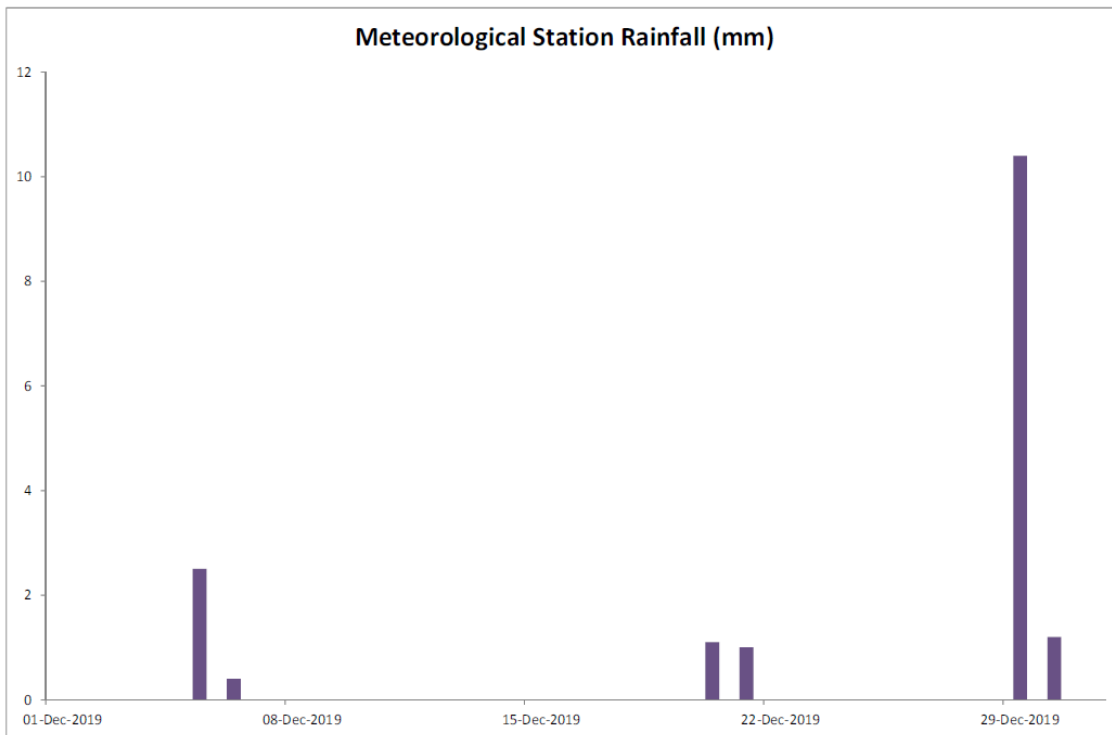

Annex D3

Meteorological Data

Annex D3 Meteorological Data

October 2019

Manual Rain Gauge Readings

October 2019

Date	Rainfall (mm)
1/Oct/19	0.0
2/Oct/19	0.0
3/Oct/19	0.0
4/Oct/19	0.0
5/Oct/19	0.0
6/Oct/19	25.0
7/Oct/19	0.2
8/Oct/19	0.0
9/Oct/19	0.0
10/Oct/19	0.0
11/Oct/19	0.0
12/Oct/19	18.8
13/Oct/19	33.7
14/Oct/19	16.2
15/Oct/19	0.2
16/Oct/19	0.1
17/Oct/19	7.2
18/Oct/19	0.2
19/Oct/19	7.8
20/Oct/19	0.2
21/Oct/19	0.0
22/Oct/19	0.0
23/Oct/19	0.0
24/Oct/19	0.0
25/Oct/19	0.0
26/Oct/19	0.0
27/Oct/19	0.0
28/Oct/19	0.3
29/Oct/19	0.2
30/Oct/19	0.0
31/Oct/19	0.0
TOTAL RAINFALL	110.1

November 2019

Manual Rain Gauge Readings

November 2019

Date	Rainfall (mm)
1-Nov-19	0.0
2-Nov-19	0.0
3-Nov-19	0.0
4-Nov-19	0.0
5-Nov-19	0.0
6-Nov-19	0.0
7-Nov-19	0.0
8-Nov-19	0.0
9-Nov-19	0.0
10-Nov-19	0.0
11-Nov-19	0.0
12-Nov-19	0.0
13-Nov-19	0.0
14-Nov-19	0.0
15-Nov-19	0.0
16-Nov-19	0.0
17-Nov-19	0.0
18-Nov-19	0.0
19-Nov-19	0.0
20-Nov-19	0.0
21-Nov-19	0.0
22-Nov-19	0.0
23-Nov-19	0.0
24-Nov-19	0.0
25-Nov-19	0.0
26-Nov-19	0.0
27-Nov-19	0.0
28-Nov-19	0.0
29-Nov-19	0.0
30-Nov-19	0.0
TOTAL RAINFALL	0.0

December 2019

Manual Rain Gauge Readings

December 2019

Date	Rainfall (mm)
1 Dec 19	0.0
2 Dec 19	0.0
3 Dec 19	0.0
4 Dec 19	0.0
5 Dec 19	3.6
6 Dec 19	0.0
7 Dec 19	0.0
8 Dec 19	0.0
9 Dec 19	0.0
10 Dec 19	0.0
11 Dec 19	0.0
12 Dec 19	0.0
13 Dec 19	0.0
14 Dec 19	0.0
15 Dec 19	0.0
16 Dec 19	0.0
17 Dec 19	0.0
18 Dec 19	0.1
19 Dec 19	0.0
20 Dec 19	2.8
21 Dec 19	0.4
22 Dec 19	0.2
23 Dec 19	0.0
24 Dec 19	0.0
25 Dec 19	0.0
26 Dec 19	0.0
27 Dec 19	0.0
28 Dec 19	0.0
29 Dec 19	15.0
30 Dec 19	0.2
31 Dec 19	0.2
TOTAL RAINFALL	22.5