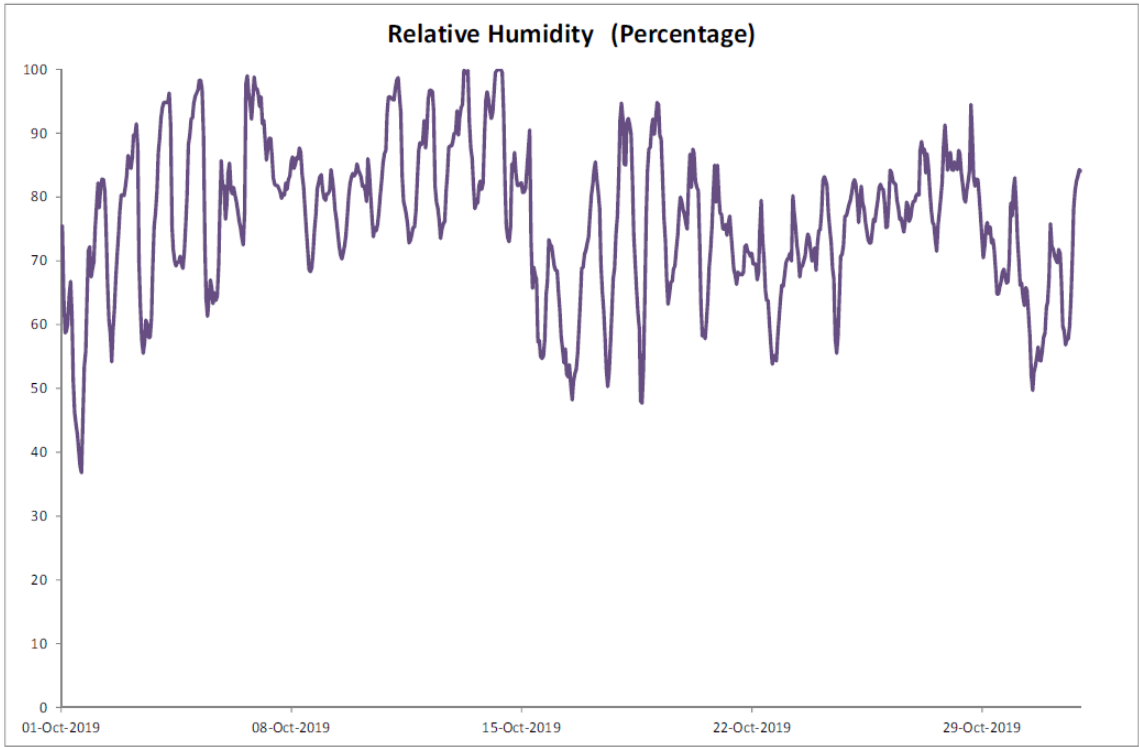

Annex D3

Meteorological Data

Annex D3 Meteorological Data

October 2019

Manual Rain Gauge Readings

October 2019

Date	Rainfall (mm)
1/Oct/19	0.0
2/Oct/19	0.0
3/Oct/19	0.0
4/Oct/19	0.0
5/Oct/19	0.0
6/Oct/19	25.0
7/Oct/19	0.2
8/Oct/19	0.0
9/Oct/19	0.0
10/Oct/19	0.0
11/Oct/19	0.0
12/Oct/19	18.8
13/Oct/19	33.7
14/Oct/19	16.2
15/Oct/19	0.2
16/Oct/19	0.1
17/Oct/19	7.2
18/Oct/19	0.2
19/Oct/19	7.8
20/Oct/19	0.2
21/Oct/19	0.0
22/Oct/19	0.0
23/Oct/19	0.0
24/Oct/19	0.0
25/Oct/19	0.0
26/Oct/19	0.0
27/Oct/19	0.0
28/Oct/19	0.3
29/Oct/19	0.2
30/Oct/19	0.0
31/Oct/19	0.0
TOTAL RAINFALL	110.1