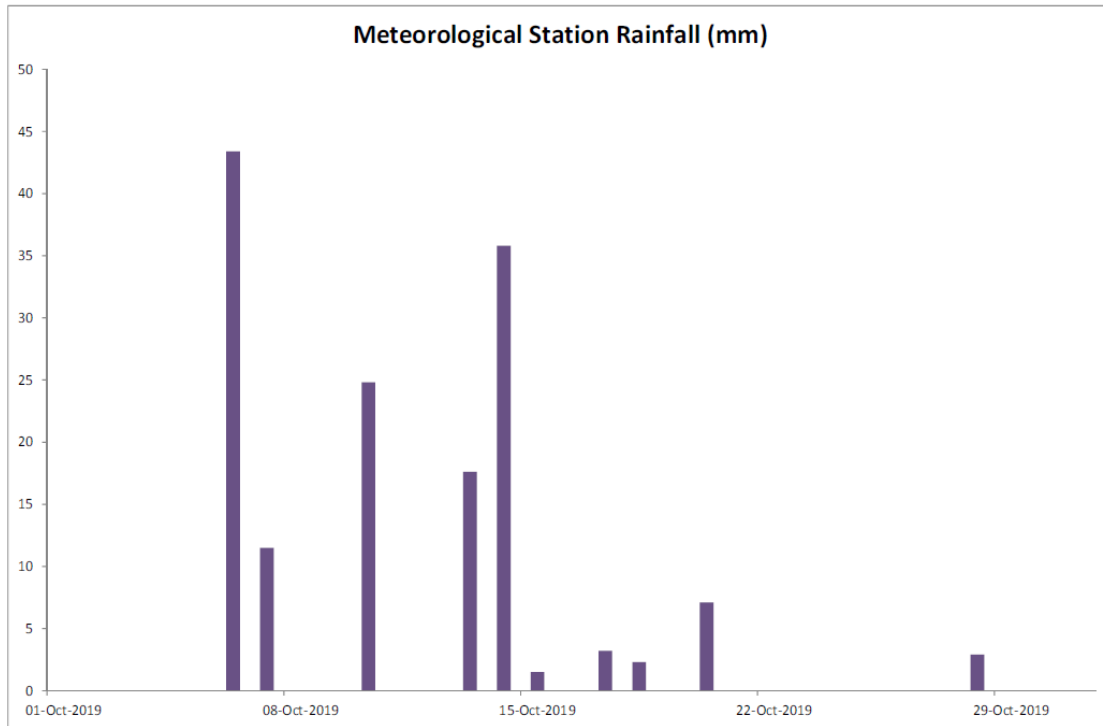

Annex D3

Meteorological Data

Annex D3 Meteorological Data

October 2019

Manual Rain Gauge Readings

October 2019

Date	Rainfall (mm)
1/Oct/19	0.0
2/Oct/19	0.0
3/Oct/19	0.0
4/Oct/19	0.0
5/Oct/19	0.0
6/Oct/19	25.0
7/Oct/19	0.2
8/Oct/19	0.0
9/Oct/19	0.0
10/Oct/19	0.0
11/Oct/19	0.0
12/Oct/19	18.8
13/Oct/19	33.7
14/Oct/19	16.2
15/Oct/19	0.2
16/Oct/19	0.1
17/Oct/19	7.2
18/Oct/19	0.2
19/Oct/19	7.8
20/Oct/19	0.2
21/Oct/19	0.0
22/Oct/19	0.0
23/Oct/19	0.0
24/Oct/19	0.0
25/Oct/19	0.0
26/Oct/19	0.0
27/Oct/19	0.0
28/Oct/19	0.3
29/Oct/19	0.2
30/Oct/19	0.0
31/Oct/19	0.0
TOTAL RAINFALL	110.1

November 2019

Manual Rain Gauge Readings

November 2019

Date	Rainfall (mm)
1-Nov-19	0.0
2-Nov-19	0.0
3-Nov-19	0.0
4-Nov-19	0.0
5-Nov-19	0.0
6-Nov-19	0.0
7-Nov-19	0.0
8-Nov-19	0.0
9-Nov-19	0.0
10-Nov-19	0.0
11-Nov-19	0.0
12-Nov-19	0.0
13-Nov-19	0.0
14-Nov-19	0.0
15-Nov-19	0.0
16-Nov-19	0.0
17-Nov-19	0.0
18-Nov-19	0.0
19-Nov-19	0.0
20-Nov-19	0.0
21-Nov-19	0.0
22-Nov-19	0.0
23-Nov-19	0.0
24-Nov-19	0.0
25-Nov-19	0.0
26-Nov-19	0.0
27-Nov-19	0.0
28-Nov-19	0.0
29-Nov-19	0.0
30-Nov-19	0.0
TOTAL RAINFALL	0.0

December 2019

Manual Rain Gauge Readings

December 2019

Date	Rainfall (mm)
1 Dec 19	0.0
2 Dec 19	0.0
3 Dec 19	0.0
4 Dec 19	0.0
5 Dec 19	3.6
6 Dec 19	0.0
7 Dec 19	0.0
8 Dec 19	0.0
9 Dec 19	0.0
10 Dec 19	0.0
11 Dec 19	0.0
12 Dec 19	0.0
13 Dec 19	0.0
14 Dec 19	0.0
15 Dec 19	0.0
16 Dec 19	0.0
17 Dec 19	0.0
18 Dec 19	0.1
19 Dec 19	0.0
20 Dec 19	2.8
21 Dec 19	0.4
22 Dec 19	0.2
23 Dec 19	0.0
24 Dec 19	0.0
25 Dec 19	0.0
26 Dec 19	0.0
27 Dec 19	0.0
28 Dec 19	0.0
29 Dec 19	15.0
30 Dec 19	0.2
31 Dec 19	0.2
TOTAL RAINFALL	22.5