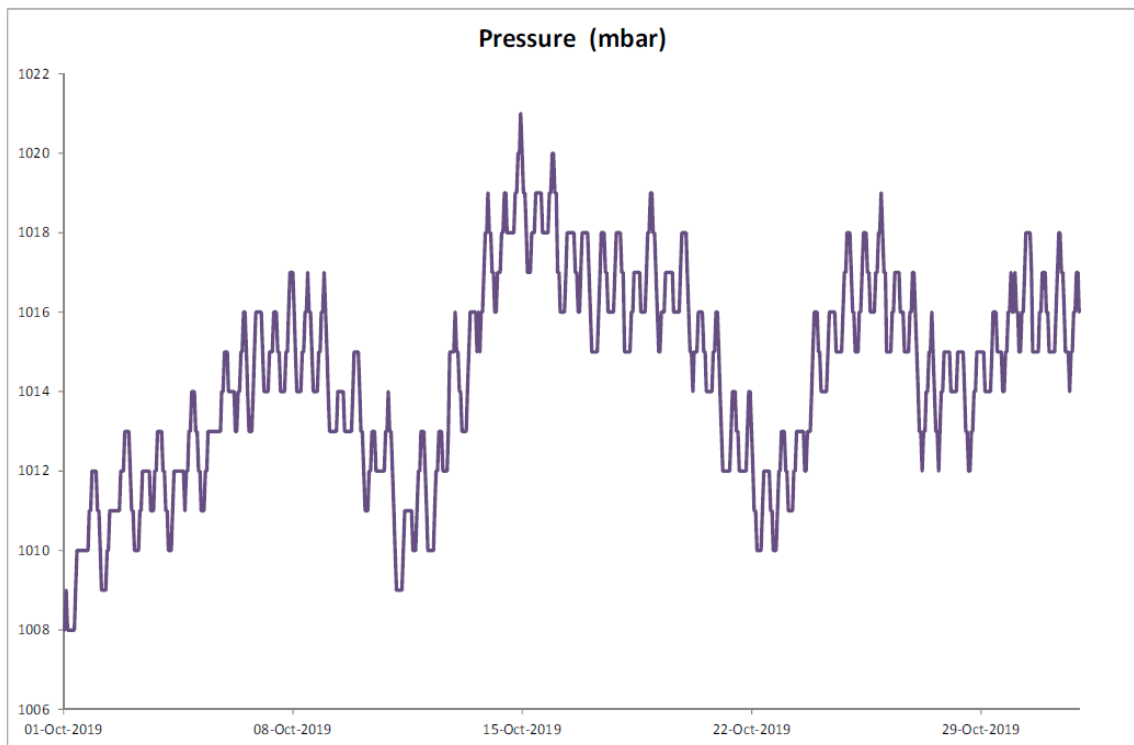

Annex D3

Meteorological Data

Annex D3 Meteorological Data

October 2019

Manual Rain Gauge Readings

October 2019

Date	Rainfall (mm)
1/Oct/19	0.0
2/Oct/19	0.0
3/Oct/19	0.0
4/Oct/19	0.0
5/Oct/19	0.0
6/Oct/19	25.0
7/Oct/19	0.2
8/Oct/19	0.0
9/Oct/19	0.0
10/Oct/19	0.0
11/Oct/19	0.0
12/Oct/19	18.8
13/Oct/19	33.7
14/Oct/19	16.2
15/Oct/19	0.2
16/Oct/19	0.1
17/Oct/19	7.2
18/Oct/19	0.2
19/Oct/19	7.8
20/Oct/19	0.2
21/Oct/19	0.0
22/Oct/19	0.0
23/Oct/19	0.0
24/Oct/19	0.0
25/Oct/19	0.0
26/Oct/19	0.0
27/Oct/19	0.0
28/Oct/19	0.3
29/Oct/19	0.2
30/Oct/19	0.0
31/Oct/19	0.0
TOTAL RAINFALL	110.1

November 2019

Manual Rain Gauge Readings

November 2019

Date	Rainfall (mm)
1-Nov-19	0.0
2-Nov-19	0.0
3-Nov-19	0.0
4-Nov-19	0.0
5-Nov-19	0.0
6-Nov-19	0.0
7-Nov-19	0.0
8-Nov-19	0.0
9-Nov-19	0.0
10-Nov-19	0.0
11-Nov-19	0.0
12-Nov-19	0.0
13-Nov-19	0.0
14-Nov-19	0.0
15-Nov-19	0.0
16-Nov-19	0.0
17-Nov-19	0.0
18-Nov-19	0.0
19-Nov-19	0.0
20-Nov-19	0.0
21-Nov-19	0.0
22-Nov-19	0.0
23-Nov-19	0.0
24-Nov-19	0.0
25-Nov-19	0.0
26-Nov-19	0.0
27-Nov-19	0.0
28-Nov-19	0.0
29-Nov-19	0.0
30-Nov-19	0.0
TOTAL RAINFALL	0.0

December 2019

Manual Rain Gauge Readings

December 2019

Date	Rainfall (mm)
1 Dec 19	0.0
2 Dec 19	0.0
3 Dec 19	0.0
4 Dec 19	0.0
5 Dec 19	3.6
6 Dec 19	0.0
7 Dec 19	0.0
8 Dec 19	0.0
9 Dec 19	0.0
10 Dec 19	0.0
11 Dec 19	0.0
12 Dec 19	0.0
13 Dec 19	0.0
14 Dec 19	0.0
15 Dec 19	0.0
16 Dec 19	0.0
17 Dec 19	0.0
18 Dec 19	0.1
19 Dec 19	0.0
20 Dec 19	2.8
21 Dec 19	0.4
22 Dec 19	0.2
23 Dec 19	0.0
24 Dec 19	0.0
25 Dec 19	0.0
26 Dec 19	0.0
27 Dec 19	0.0
28 Dec 19	0.0
29 Dec 19	15.0
30 Dec 19	0.2
31 Dec 19	0.2
TOTAL RAINFALL	22.5