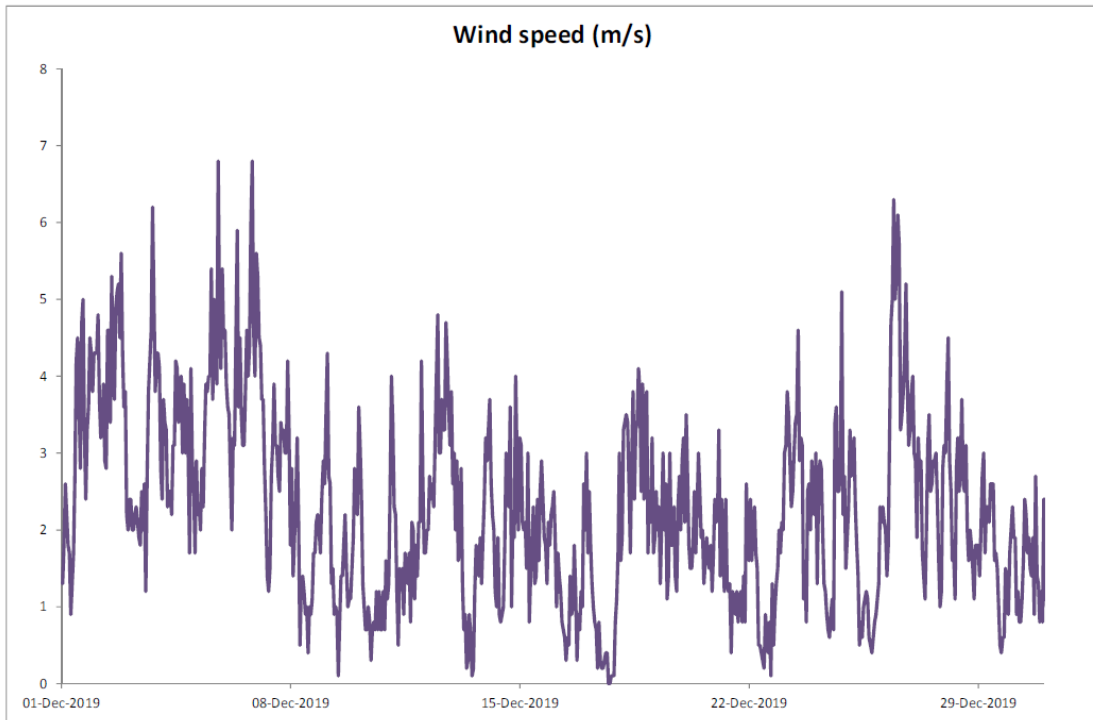

Annex D3

Meteorological Data

Annex D3 Meteorological Data

October 2019

Manual Rain Gauge Readings

October 2019

Date	Rainfall (mm)
1/Oct/19	0.0
2/Oct/19	0.0
3/Oct/19	0.0
4/Oct/19	0.0
5/Oct/19	0.0
6/Oct/19	25.0
7/Oct/19	0.2
8/Oct/19	0.0
9/Oct/19	0.0
10/Oct/19	0.0
11/Oct/19	0.0
12/Oct/19	18.8
13/Oct/19	33.7
14/Oct/19	16.2
15/Oct/19	0.2
16/Oct/19	0.1
17/Oct/19	7.2
18/Oct/19	0.2
19/Oct/19	7.8
20/Oct/19	0.2
21/Oct/19	0.0
22/Oct/19	0.0
23/Oct/19	0.0
24/Oct/19	0.0
25/Oct/19	0.0
26/Oct/19	0.0
27/Oct/19	0.0
28/Oct/19	0.3
29/Oct/19	0.2
30/Oct/19	0.0
31/Oct/19	0.0
TOTAL RAINFALL	110.1

November 2019

Manual Rain Gauge Readings

November 2019

Date	Rainfall (mm)
1-Nov-19	0.0
2-Nov-19	0.0
3-Nov-19	0.0
4-Nov-19	0.0
5-Nov-19	0.0
6-Nov-19	0.0
7-Nov-19	0.0
8-Nov-19	0.0
9-Nov-19	0.0
10-Nov-19	0.0
11-Nov-19	0.0
12-Nov-19	0.0
13-Nov-19	0.0
14-Nov-19	0.0
15-Nov-19	0.0
16-Nov-19	0.0
17-Nov-19	0.0
18-Nov-19	0.0
19-Nov-19	0.0
20-Nov-19	0.0
21-Nov-19	0.0
22-Nov-19	0.0
23-Nov-19	0.0
24-Nov-19	0.0
25-Nov-19	0.0
26-Nov-19	0.0
27-Nov-19	0.0
28-Nov-19	0.0
29-Nov-19	0.0
30-Nov-19	0.0
TOTAL RAINFALL	0.0

December 2019

Manual Rain Gauge Readings

December 2019

Date	Rainfall (mm)
1 Dec 19	0.0
2 Dec 19	0.0
3 Dec 19	0.0
4 Dec 19	0.0
5 Dec 19	3.6
6 Dec 19	0.0
7 Dec 19	0.0
8 Dec 19	0.0
9 Dec 19	0.0
10 Dec 19	0.0
11 Dec 19	0.0
12 Dec 19	0.0
13 Dec 19	0.0
14 Dec 19	0.0
15 Dec 19	0.0
16 Dec 19	0.0
17 Dec 19	0.0
18 Dec 19	0.1
19 Dec 19	0.0
20 Dec 19	2.8
21 Dec 19	0.4
22 Dec 19	0.2
23 Dec 19	0.0
24 Dec 19	0.0
25 Dec 19	0.0
26 Dec 19	0.0
27 Dec 19	0.0
28 Dec 19	0.0
29 Dec 19	15.0
30 Dec 19	0.2
31 Dec 19	0.2
TOTAL RAINFALL	22.5