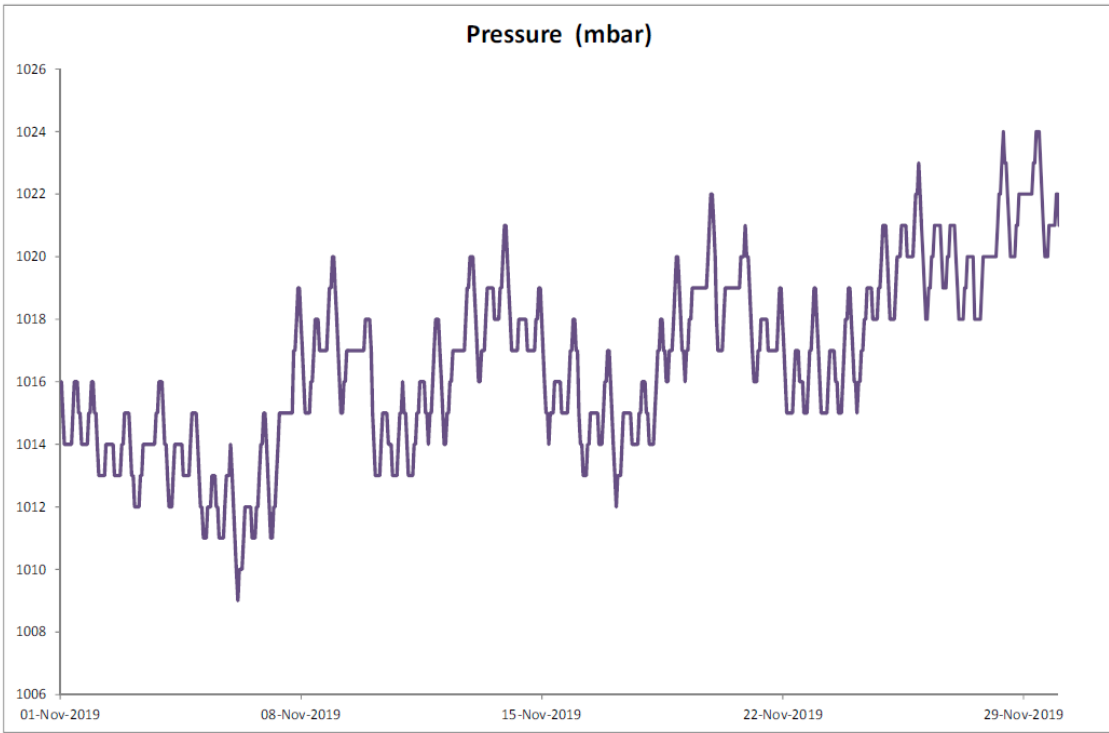

Annex D3

Meteorological Data

Annex D3 Meteorological Data

October 2019

Manual Rain Gauge Readings

October 2019

Date	Rainfall (mm)
1/Oct/19	0.0
2/Oct/19	0.0
3/Oct/19	0.0
4/Oct/19	0.0
5/Oct/19	0.0
6/Oct/19	25.0
7/Oct/19	0.2
8/Oct/19	0.0
9/Oct/19	0.0
10/Oct/19	0.0
11/Oct/19	0.0
12/Oct/19	18.8
13/Oct/19	33.7
14/Oct/19	16.2
15/Oct/19	0.2
16/Oct/19	0.1
17/Oct/19	7.2
18/Oct/19	0.2
19/Oct/19	7.8
20/Oct/19	0.2
21/Oct/19	0.0
22/Oct/19	0.0
23/Oct/19	0.0
24/Oct/19	0.0
25/Oct/19	0.0
26/Oct/19	0.0
27/Oct/19	0.0
28/Oct/19	0.3
29/Oct/19	0.2
30/Oct/19	0.0
31/Oct/19	0.0
TOTAL RAINFALL	110.1

November 2019

Manual Rain Gauge Readings

November 2019

Date	Rainfall (mm)
1-Nov-19	0.0
2-Nov-19	0.0
3-Nov-19	0.0
4-Nov-19	0.0
5-Nov-19	0.0
6-Nov-19	0.0
7-Nov-19	0.0
8-Nov-19	0.0
9-Nov-19	0.0
10-Nov-19	0.0
11-Nov-19	0.0
12-Nov-19	0.0
13-Nov-19	0.0
14-Nov-19	0.0
15-Nov-19	0.0
16-Nov-19	0.0
17-Nov-19	0.0
18-Nov-19	0.0
19-Nov-19	0.0
20-Nov-19	0.0
21-Nov-19	0.0
22-Nov-19	0.0
23-Nov-19	0.0
24-Nov-19	0.0
25-Nov-19	0.0
26-Nov-19	0.0
27-Nov-19	0.0
28-Nov-19	0.0
29-Nov-19	0.0
30-Nov-19	0.0
TOTAL RAINFALL	0.0

December 2019

Manual Rain Gauge Readings

December 2019

Date	Rainfall (mm)
1 Dec 19	0.0
2 Dec 19	0.0
3 Dec 19	0.0
4 Dec 19	0.0
5 Dec 19	3.6
6 Dec 19	0.0
7 Dec 19	0.0
8 Dec 19	0.0
9 Dec 19	0.0
10 Dec 19	0.0
11 Dec 19	0.0
12 Dec 19	0.0
13 Dec 19	0.0
14 Dec 19	0.0
15 Dec 19	0.0
16 Dec 19	0.0
17 Dec 19	0.0
18 Dec 19	0.1
19 Dec 19	0.0
20 Dec 19	2.8
21 Dec 19	0.4
22 Dec 19	0.2
23 Dec 19	0.0
24 Dec 19	0.0
25 Dec 19	0.0
26 Dec 19	0.0
27 Dec 19	0.0
28 Dec 19	0.0
29 Dec 19	15.0
30 Dec 19	0.2
31 Dec 19	0.2
TOTAL RAINFALL	22.5